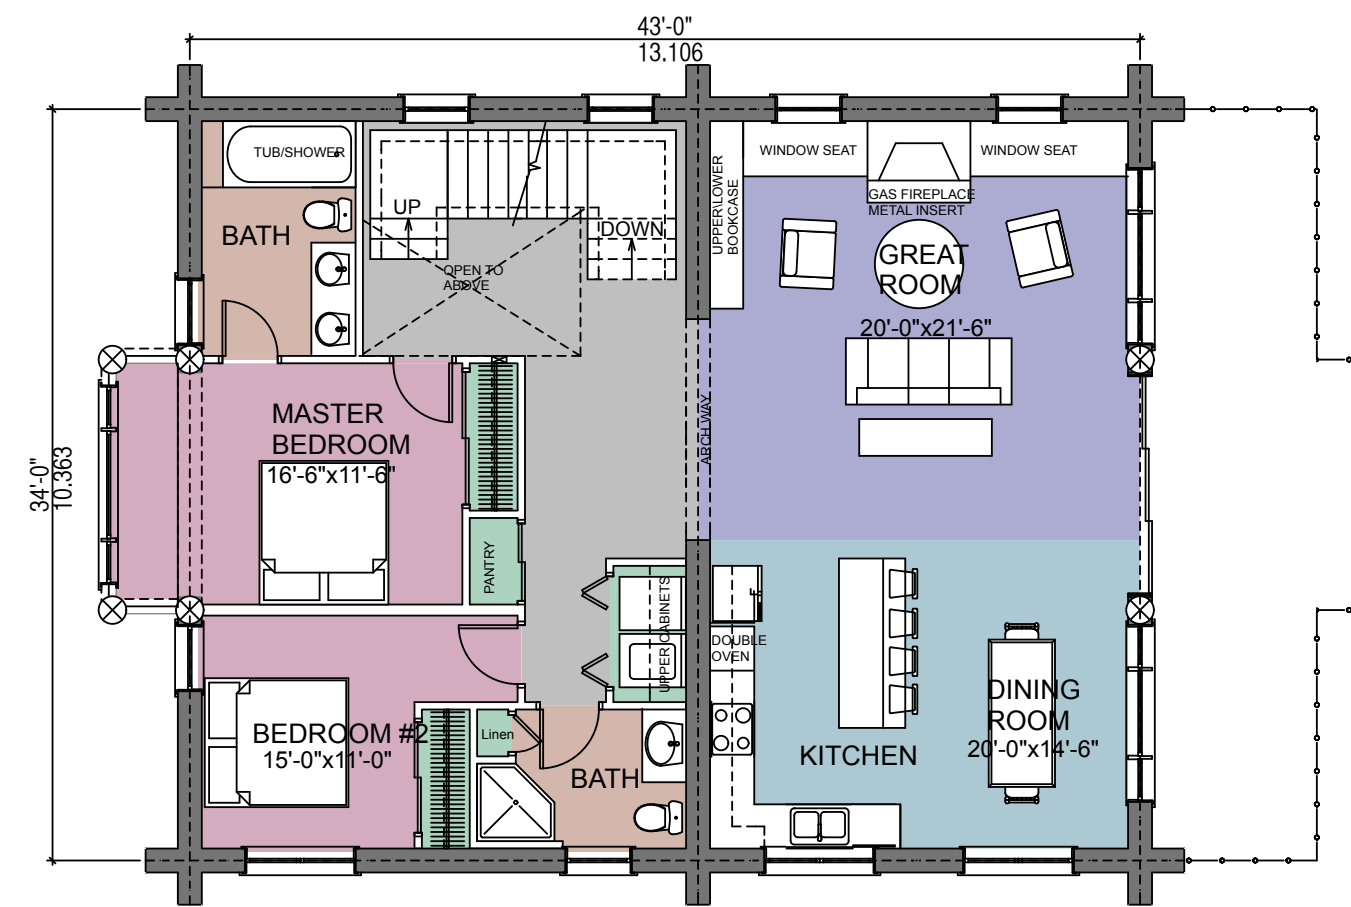

EL DORADO

2967 SQ.FT
275.6 SQ.M.

LOFT FLOOR PLAN
LIVING AREA: 564 SQ. FT.
52 SQ.M.

SECOND FLOOR PLAN
LIVING AREA: 1462 SQ.FT.
136 SQ.M.

FIRST FLOOR PLAN
LIVING AREA: 941 SQ. FT.
87 SQ.M.