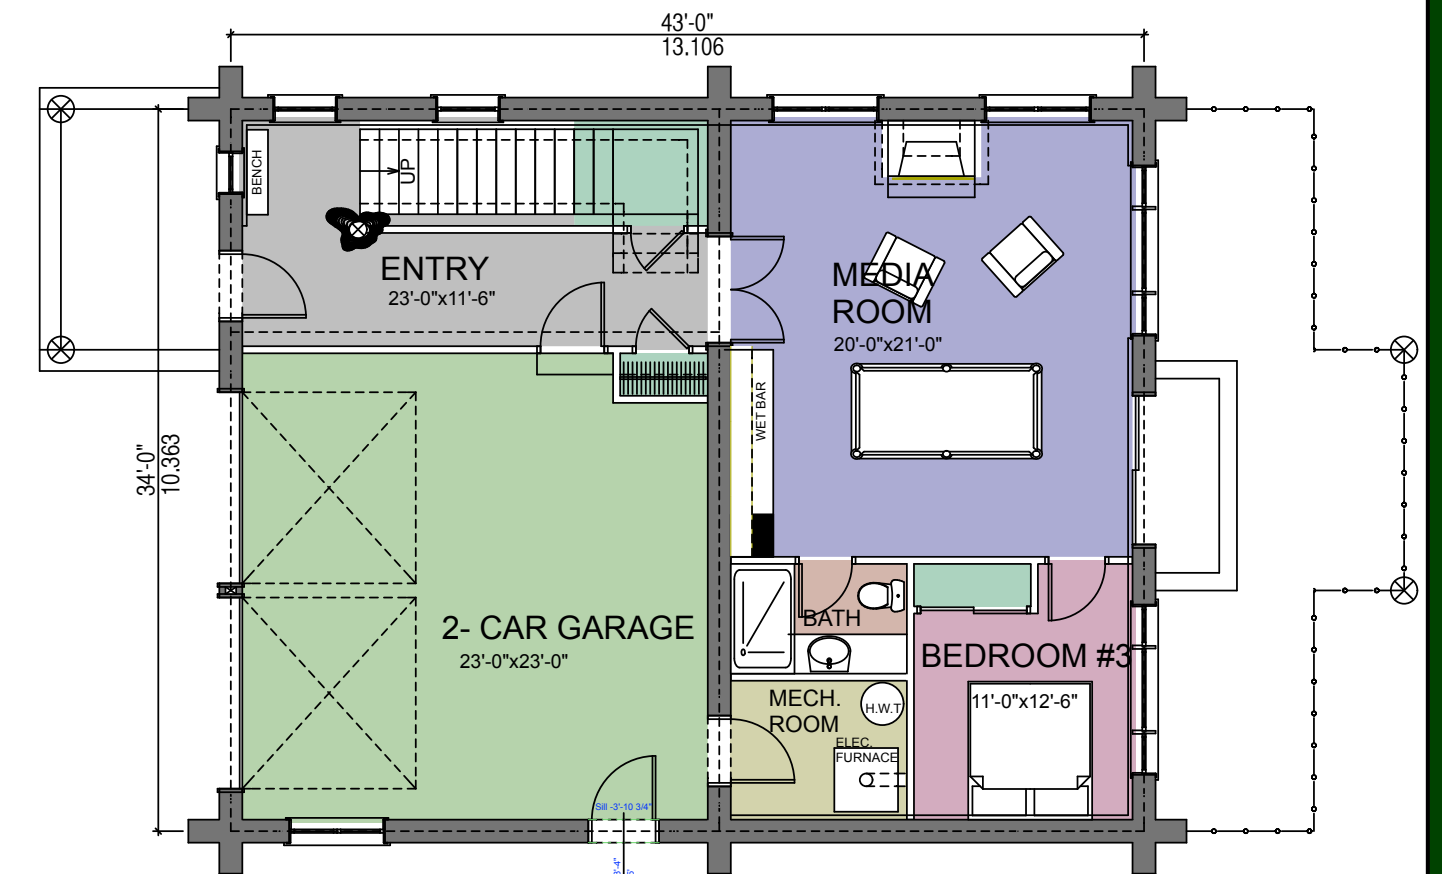

EL DORADO

2967 SQ.FT
275.6 SQ.M.

LOFT FLOOR PLAN
LIVING AREA: 564 SQ. FT.
52 SQ.M.

SECOND FLOOR PLAN
LIVING AREA: 1462 SQ.FT.
136 SQ.M.

FIRST FLOOR PLAN
LIVING AREA: 941 SQ. FT.
87 SQ.M.