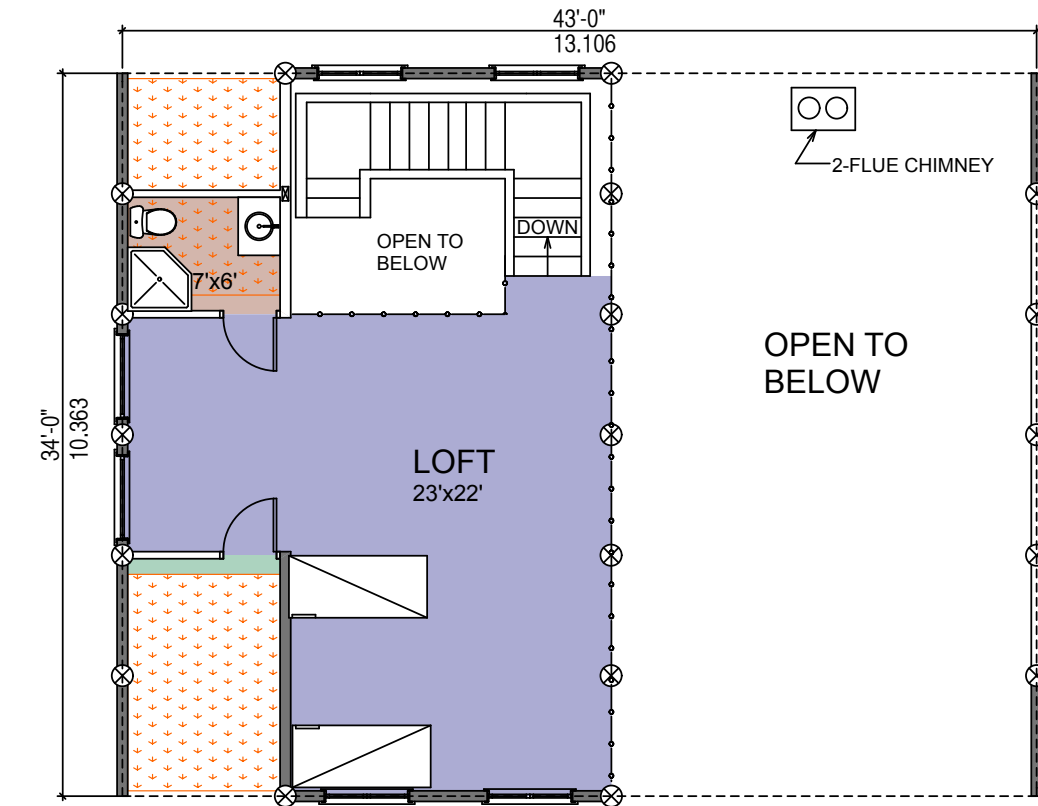

EL DORADO

2967 SQ.FT
275.6 SQ.M.

LOFT FLOOR PLAN
LIVING AREA: 564 SQ. FT.
52 SQ.M.

SECOND FLOOR PLAN
LIVING AREA: 1462 SQ.FT.
136 SQ.M.

FIRST FLOOR PLAN
LIVING AREA: 941 SQ. FT.
87 SQ.M.